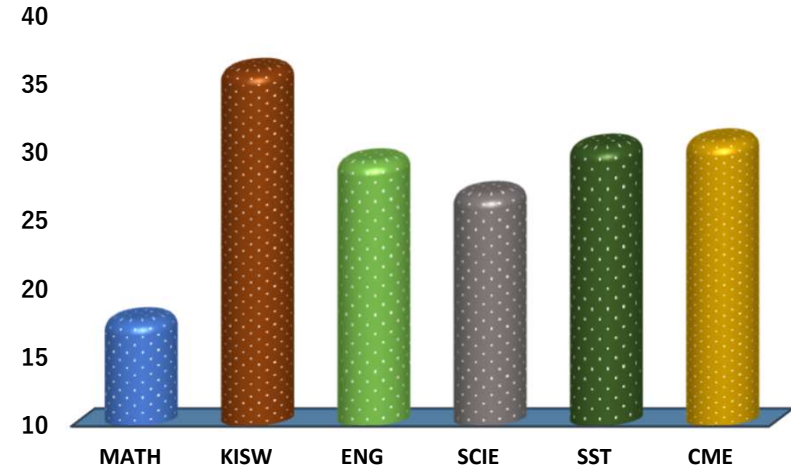

NEW PRECIOUS

REGION: ARUSHA

SCHOOL AVERAGE

28.5

DISTRICT: ARUSHA CC

SUBJECT AND GRADE PERFORMANCE ANALYSIS

SUBJECT RANKING

KISWAHILI	35.9	72%	1
CIVIC AND MORAL EDUCATION	30.8	62%	2
SOCIAL STUDIES	30.4	61%	3
ENGLISH	29.3	59%	4
SCIENCE	26.9	54%	5
MATHEMATICS	17.7	35%	6

SUBJECT GRADE ANALYSIS

SUBJECT/GRADE	A	B	C	D	E
MATHEMATICS	0	1	4	4	4
KISWAHILI	2	10	0	1	0
ENGLISH	1	6	4	2	0
SCIENCE	0	4	6	3	0
SOCIAL STUDIES	1	5	5	2	0
CIVIC AND MORAL	1	5	5	2	0

OVERALL GRADE ANALYSIS

Grade	Count	Total	Percentage
A	0	13	0%
B	4		31%
C	7		54%
D	2		15%
E	0		0%

CHART SUBJECT ANALYSIS

BOYS VS GIRLS PERFORMANCE

	SAT		SAT	13
	10		3	
	28%		30%	

REGISTERED	13	100%
SEATED	13	100%
ABSENTEES	0	0%
PASSED	11	85%
FAILED	2	15%